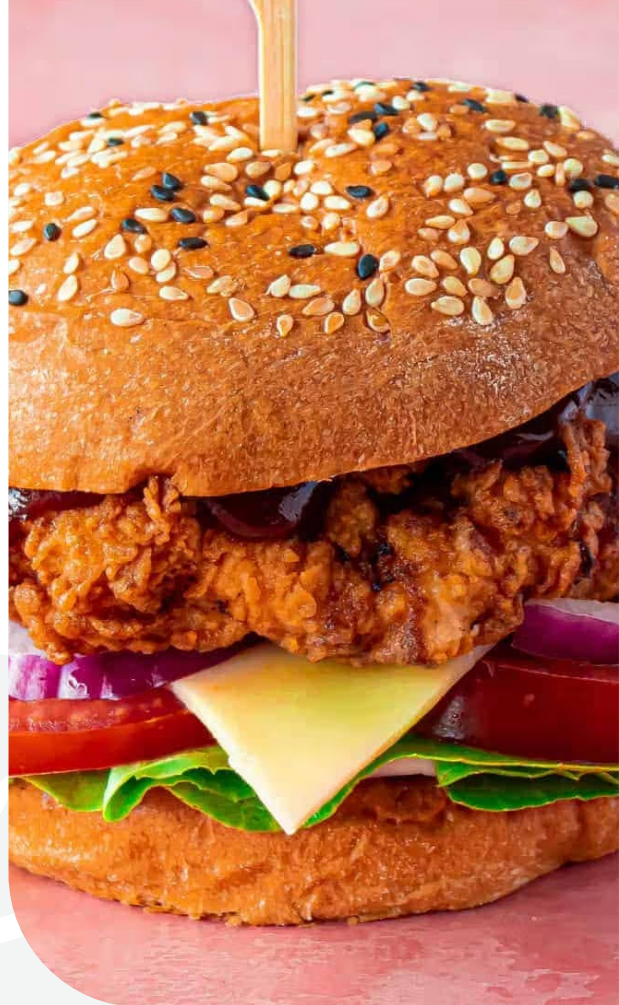

BURGERS

VEG. BERGER	80
CHEESE PATTIES BURGER	150
CRUNCHY BURGER	180
CHEEZE-BURGER	110

SANDWICHES

VEG. SANDVICH	90
GRILLED/CHEESE SANDWICH	140
GRILLED SANDWICH	120